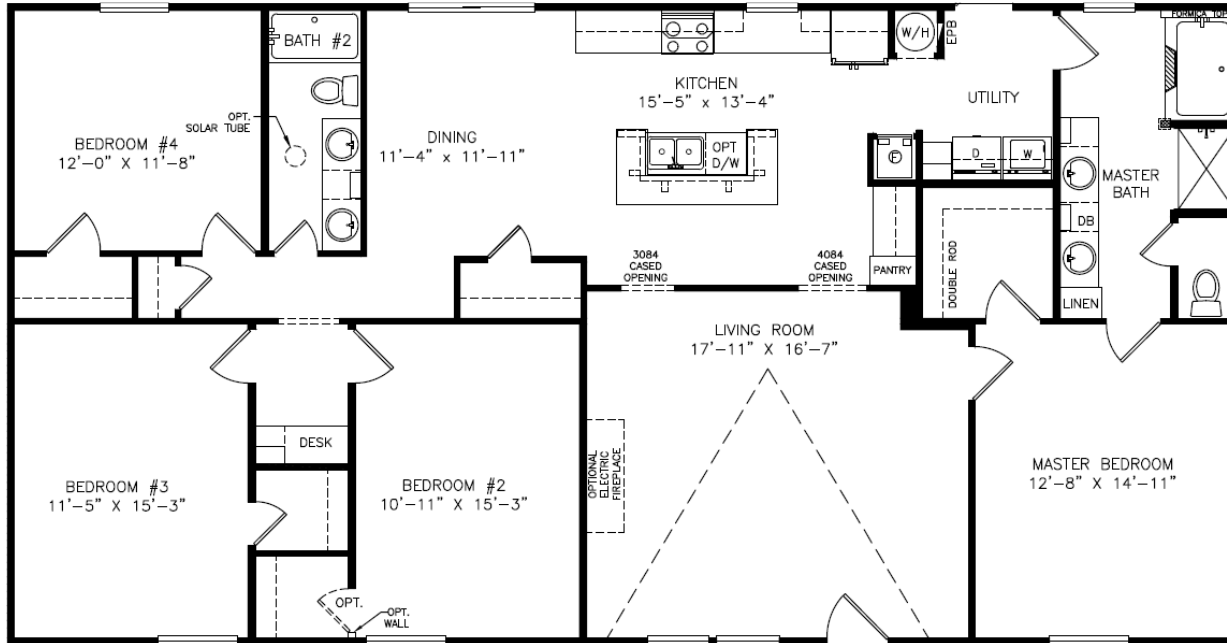

Heritage H-3264-32A

3 BEDS 2 BATHS 1,865 SQ. FT 32' x 64'

Heritage H-3264-32A from the Heritage Series offers 1,865 sq. ft. of living space with 3 bedrooms and 2 bathrooms.

Legacy Housing

trove.legacyhousing.com/homes/legacy-housing-heritage-collection-h-3264-32a

Heritage H-3264-32A

3 BEDS 2 BATHS 1,865 SQ. FT 32' x 64'

Standard Features

Heritage | Legacy Housing

Construction

- Copyrighted © Furniture-Friendly Floorplans
- American Made Single-Piece (Not welded) I-Beam Frame
- Detachable Hitch
- Full-Length Outriggers / Wall Supports
- 2x6 Floor Joist 16" O.C.
- Tongue & Groove O.S.B. Floor Decking
- 11-11-31 Insulation

Interior

- 16' Singlewides: Octagon Vault 8'2" at Peak Vaulted Ceilings Throughout
- 32' Doublewides: 9' 0" at Peak Vaulted Ceilings Throughout
- 16' Singlewides: 15' Interior Floor Width
- 32' Doublewides: 30' Interior Floor Width
- Tapeless Ceilings w/ Blown Texture
- Vinyl Flooring Throughout
- Raised Panel Interior Doors w/ Metal Pulls
- Decorative Valances Throughout, Living Room, Master Bedroom, Drapery in Doublewides
- 2 Blinds Throughout
- Choose Colors from a variety of Wallboards, Countertops, Cabinets, and Flooring
- Decorative Residential Vinyl Wallboards (Not Paper)

Legacy Housing

trove.legacyhousing.com/homes/legacy-housing-heritage-collection-h-3264-32a

Heritage H-3264-32A

3 BEDS 2 BATHS 1,865 SQ. FT 32' x 64'

Standard Features

Heritage | Legacy Housing

Bathroom

- Ceramic Sinks w/ Metal Faucets In All Bathrooms
- Elongated Commodes
- Towel Bars and Tissue Holders in Bathrooms
- Medicine Cabinets and Drawers in all Master Baths (And Most 2nd Baths)
- Taupe Wire Shelving in Closets and above Washer/Dryer
- Satin Nickel Hardware