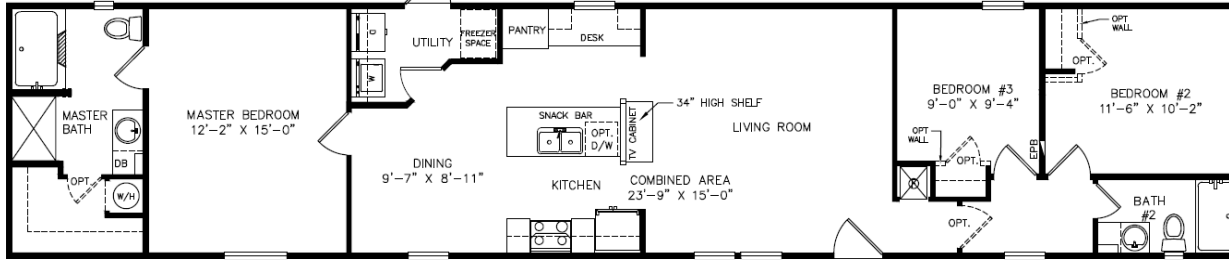

Heritage H-1680-32J

3 BEDS 2 BATHS 1,193 SQ. FT 16' x 80'

Heritage H-1680-32J from the Heritage Series offers 1,193 sq. ft. of living space with 3 bedrooms and 2 bathrooms.

Legacy Housing

trove.legacyhousing.com/homes/legacy-housing-heritage-collection-h-1680-32j

Heritage H-1680-32J

3 BEDS 2 BATHS 1,193 SQ. FT 16' x 80'

Standard Features

Heritage | Legacy Housing

Construction

- Copyrighted © Furniture-Friendly Floorplans
- American Made Single-Piece (Not welded) I-Beam Frame
- Detachable Hitch
- Full-Length Outriggers / Wall Supports
- 2x6 Floor Joist 16" O.C.
- Tongue & Groove O.S.B. Floor Decking
- 11-11-31 Insulation

Interior

- 16' Singlewides: Octagon Vault 8'2" at Peak Vaulted Ceilings Throughout
- 32' Doublewides: 9' 0" at Peak Vaulted Ceilings Throughout
- 16' Singlewides: 15' Interior Floor Width
- 32' Doublewides: 30' Interior Floor Width
- Tapeless Ceilings w/ Blown Texture
- Vinyl Flooring Throughout
- Raised Panel Interior Doors w/ Metal Pulls
- Decorative Valances Throughout, Living Room, Master Bedroom, Drapery in Doublewides
- 2 Blinds Throughout
- Choose Colors from a variety of Wallboards, Countertops, Cabinets, and Flooring
- Decorative Residential Vinyl Wallboards (Not Paper)

Legacy Housing

trove.legacyhousing.com/homes/legacy-housing-heritage-collection-h-1680-32j

Heritage H-1680-32J

3 BEDS 2 BATHS 1,193 SQ. FT 16' x 80'

Standard Features

Heritage | Legacy Housing

Bathroom

- Ceramic Sinks w/ Metal Faucets In All Bathrooms
- Elongated Commodes
- Towel Bars and Tissue Holders in Bathrooms
- Medicine Cabinets and Drawers in all Master Baths (And Most 2nd Baths)
- Taupe Wire Shelving in Closets and above Washer/Dryer
- Satin Nickel Hardware