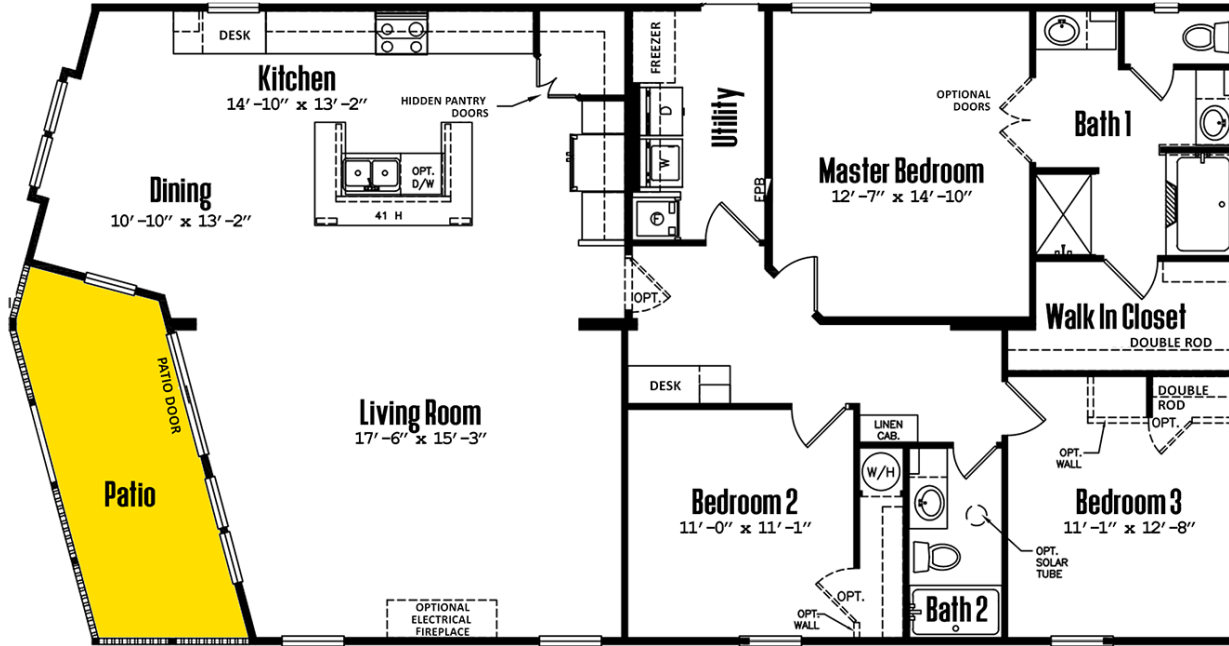

Heritage H-3264-32AP

3 BEDS 2 BATHS 1,678 SQ. FT 32' x 64'

Heritage H-3264-32AP from the Heritage Series offers 1,678 sq. ft. of living space with 3 bedrooms and 2 bathrooms.

Legacy Housing

trove.legacyhousing.com/homes/legacy-housing-heritage-collection-h-3264-32ap

Heritage H-3264-32AP

3 BEDS 2 BATHS 1,678 SQ. FT 32' x 64'

Standard Features

Heritage | Legacy Housing

Construction

- Copyrighted © Furniture-Friendly Floorplans
- American Made Single-Piece (Not welded) I-Beam Frame
- Detachable Hitch
- Full-Length Outriggers / Wall Supports
- 2x6 Floor Joist 16" O.C.
- Tongue & Groove O.S.B. Floor Decking
- 11-11-31 Insulation

Interior

- 16' Singlewides: Octagon Vault 8'2" at Peak Vaulted Ceilings Throughout
- 32' Doublewides: 9' 0" at Peak Vaulted Ceilings Throughout
- 16' Singlewides: 15' Interior Floor Width
- 32' Doublewides: 30' Interior Floor Width
- Tapeless Ceilings w/ Blown Texture
- Vinyl Flooring Throughout
- Raised Panel Interior Doors w/ Metal Pulls
- Decorative Valances Throughout, Living Room, Master Bedroom, Drapery in Doublewides
- 2 Blinds Throughout
- Choose Colors from a variety of Wallboards, Countertops, Cabinets, and Flooring
- Decorative Residential Vinyl Wallboards (Not Paper)

Legacy Housing

trove.legacyhousing.com/homes/legacy-housing-heritage-collection-h-3264-32ap

Heritage H-3264-32AP

3 BEDS 2 BATHS 1,678 SQ. FT 32' x 64'

Standard Features

Heritage | Legacy Housing

Bathroom

- Ceramic Sinks w/ Metal Faucets In All Bathrooms
- Elongated Commodes
- Towel Bars and Tissue Holders in Bathrooms
- Medicine Cabinets and Drawers in all Master Baths (And Most 2nd Baths)
- Taupe Wire Shelving in Closets and above Washer/Dryer
- Satin Nickel Hardware