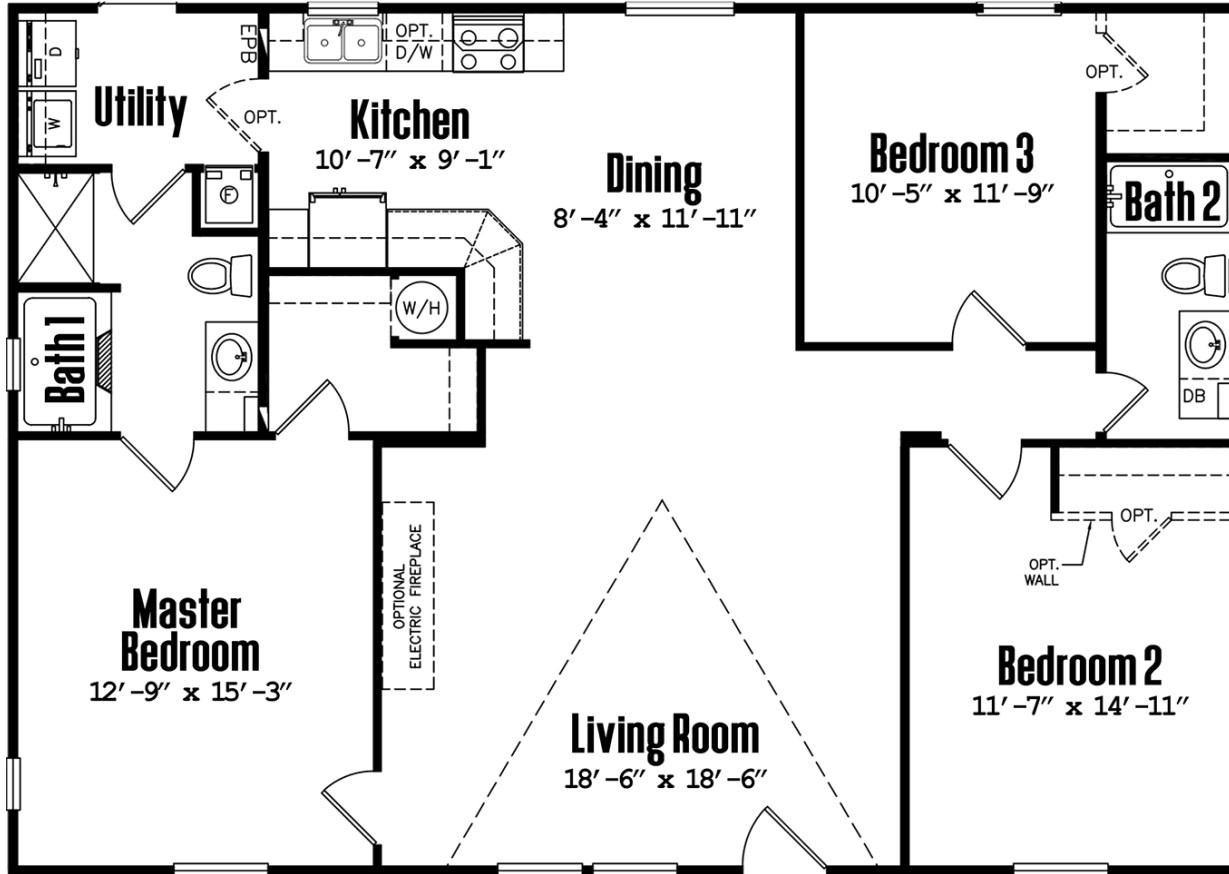

Heritage H-3248-32A

3 BEDS 2 BATHS 1,372 SQ. FT 32' x 48'

Heritage H-3248-32A from the Heritage Series offers 1,372 sq. ft. of living space with 3 bedrooms and 2 bathrooms.

Legacy Housing

trove.legacyhousing.com/homes/legacy-housing-heritage-collection-h-3248-32a

Heritage H-3248-32A

3 BEDS 2 BATHS 1,372 SQ. FT 32' x 48'

Standard Features

Heritage | Legacy Housing

Construction

- Copyrighted © Furniture-Friendly Floorplans
- American Made Single-Piece (Not welded) I-Beam Frame
- Detachable Hitch
- Full-Length Outriggers / Wall Supports
- 2x6 Floor Joist 16" O.C.
- Tongue & Groove O.S.B. Floor Decking
- 11-11-31 Insulation

Interior

- 16' Singlewides: Octagon Vault 8'2" at Peak Vaulted Ceilings Throughout
- 32' Doublewides: 9' 0" at Peak Vaulted Ceilings Throughout
- 16' Singlewides: 15' Interior Floor Width
- 32' Doublewides: 30' Interior Floor Width
- Tapeless Ceilings w/ Blown Texture
- Vinyl Flooring Throughout
- Raised Panel Interior Doors w/ Metal Pulls
- Decorative Valances Throughout, Living Room, Master Bedroom, Drapery in Doublewides
- 2 Blinds Throughout
- Choose Colors from a variety of Wallboards, Countertops, Cabinets, and Flooring
- Decorative Residential Vinyl Wallboards (Not Paper)

Legacy Housing

trove.legacyhousing.com/homes/legacy-housing-heritage-collection-h-3248-32a

Heritage H-3248-32A

3 BEDS 2 BATHS 1,372 SQ. FT 32' x 48'

Standard Features

Heritage | Legacy Housing

Bathroom

- Ceramic Sinks w/ Metal Faucets In All Bathrooms
- Elongated Commodes
- Towel Bars and Tissue Holders in Bathrooms
- Medicine Cabinets and Drawers in all Master Baths (And Most 2nd Baths)
- Taupe Wire Shelving in Closets and above Washer/Dryer
- Satin Nickel Hardware