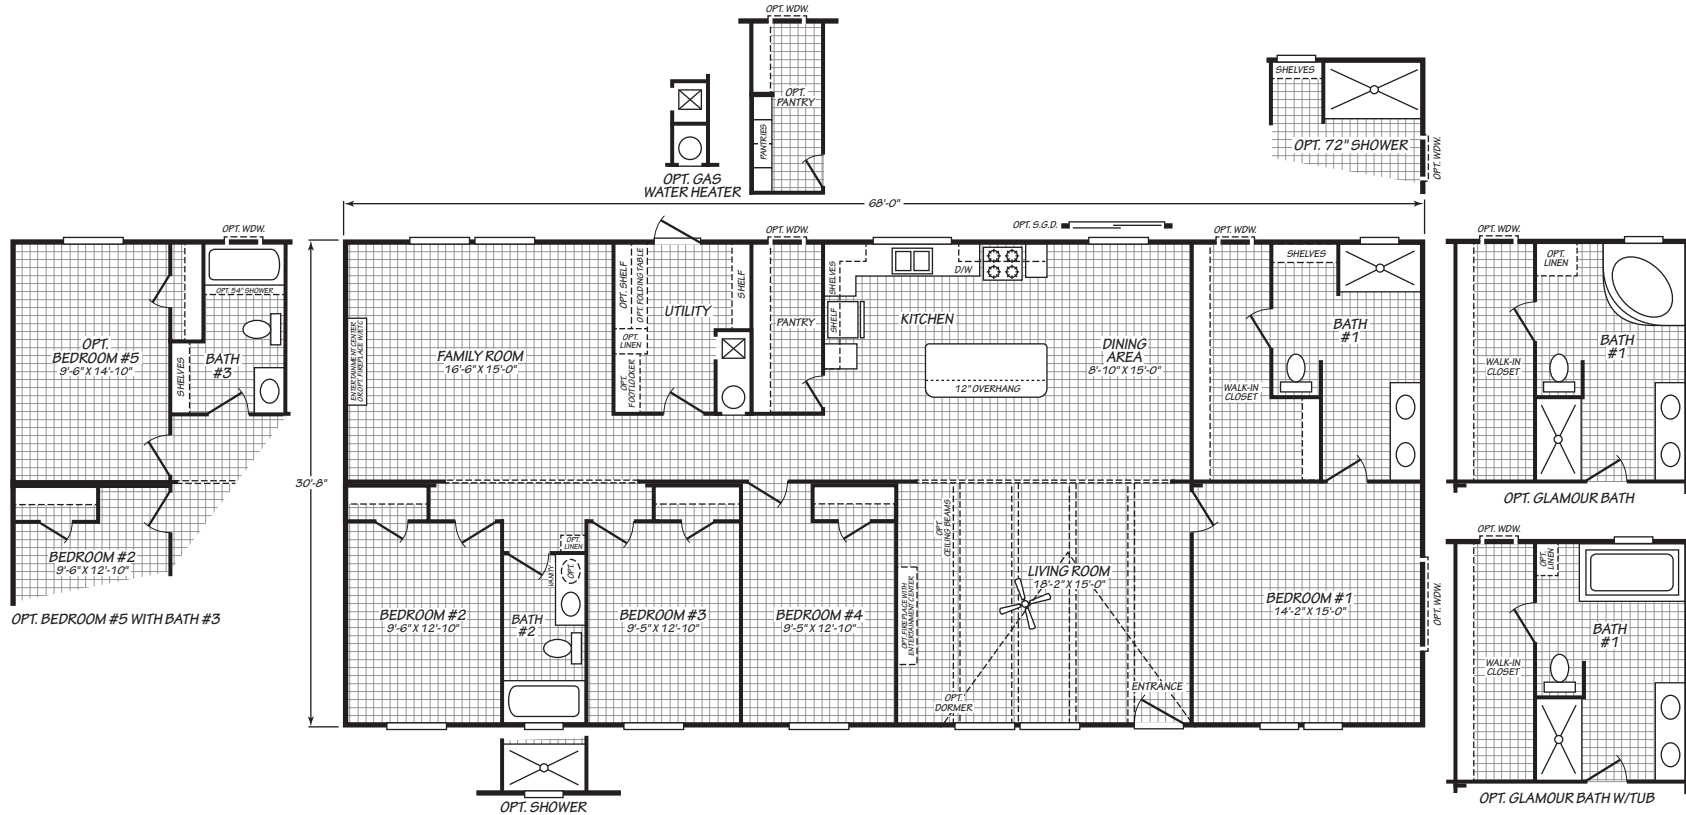

VALU MAXX PREMIER

32684E
4 bedroom • 2 bathroom • 2,085 sqft

©2025 CAVCO HOMES INC. ALL RIGHTS RESERVED. All images are for illustrative purposes only and may include non-standard options. Standard features are subject to change. Contact the retailer or builder for current measurements and features.